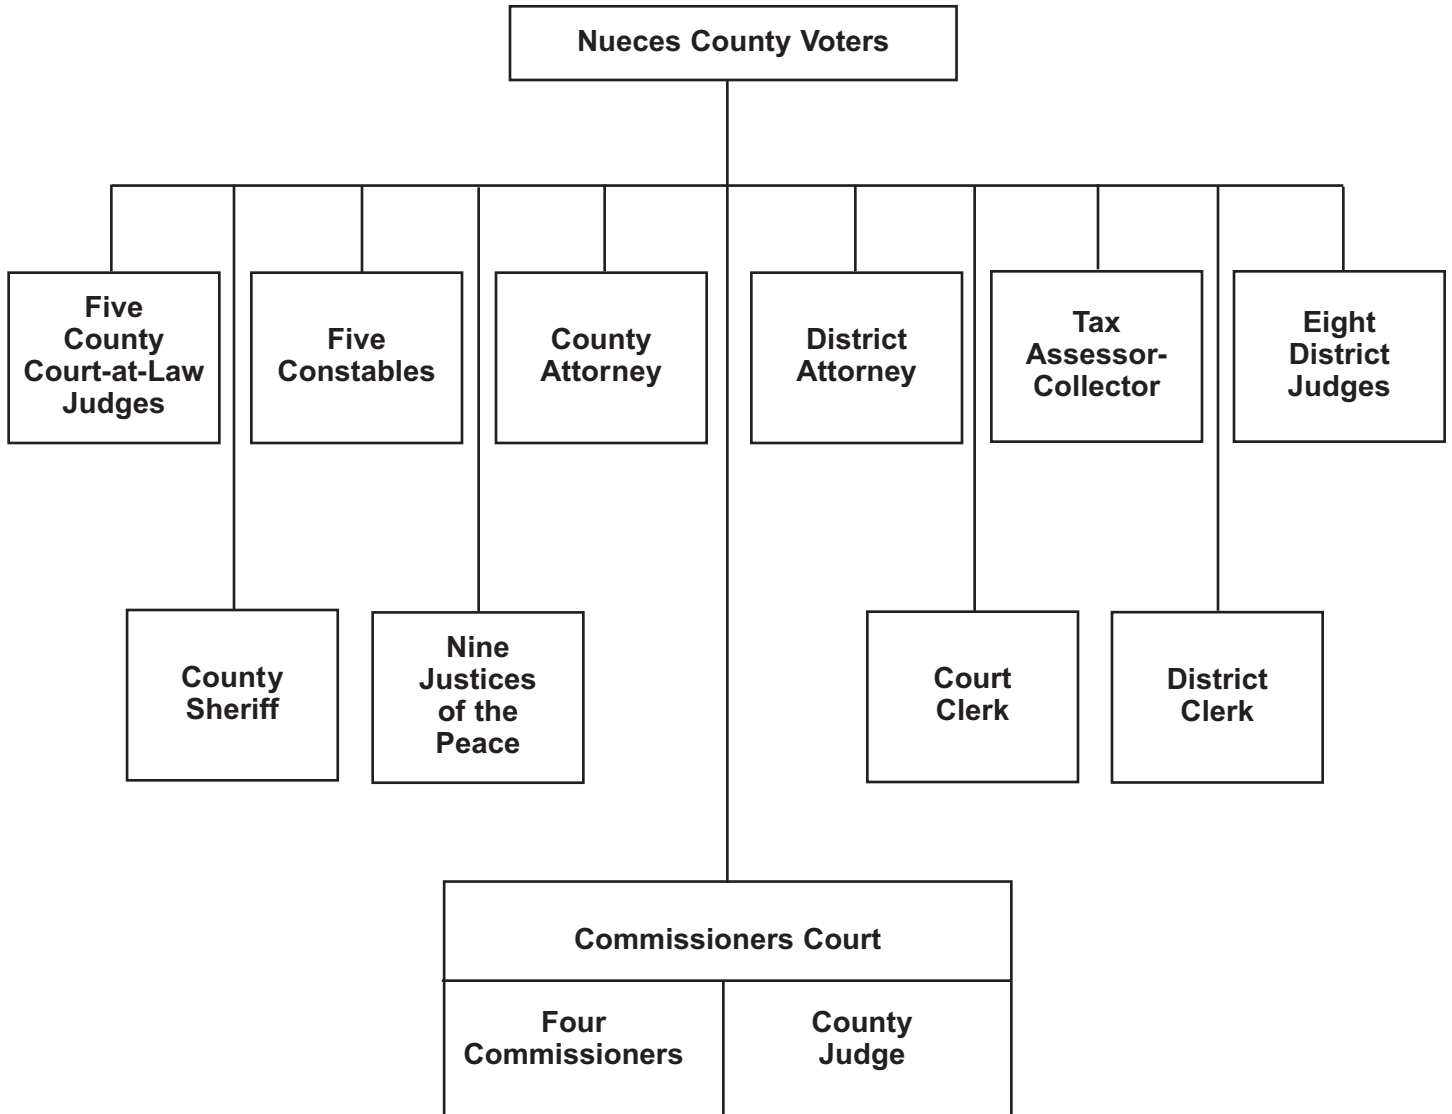

Nueces County Government - Elected Officials*

* The elected office of County Surveyor was eliminated November 1994. The elected office of County Treasurer was eliminated January 1988 and the Treasurer's responsibilities and authority assigned to the County Clerk.