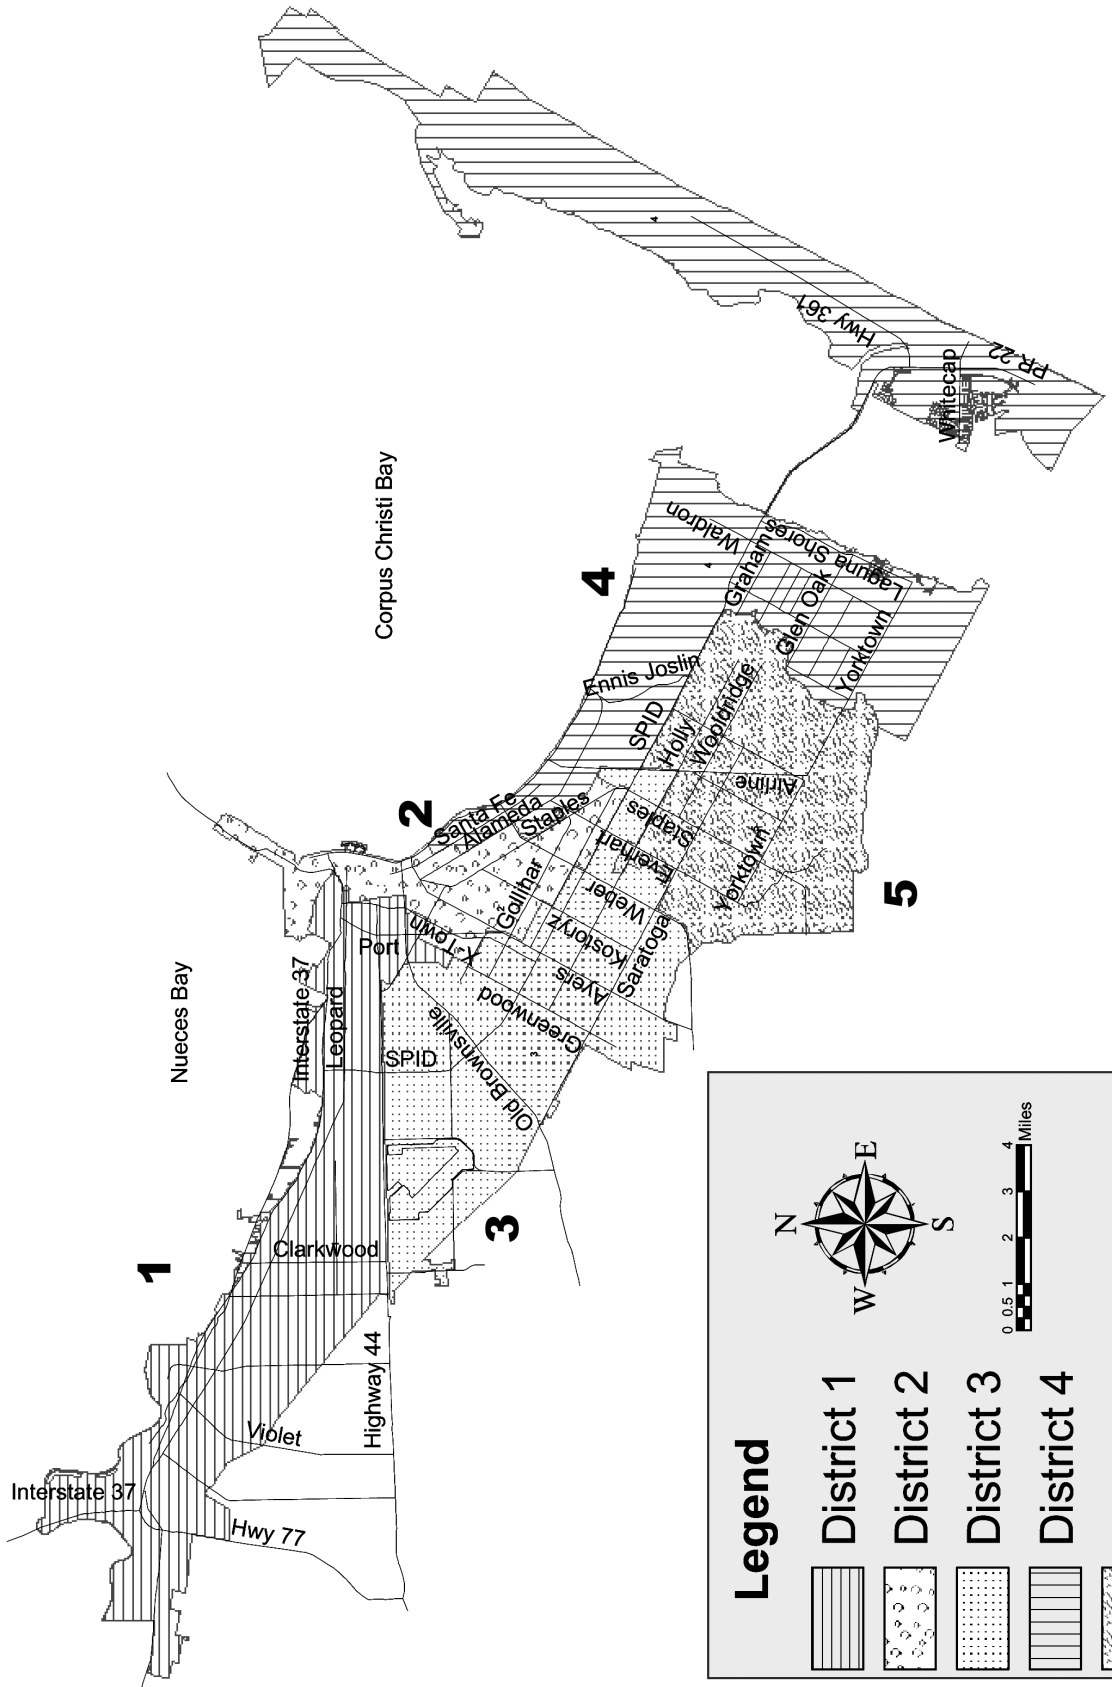

Corpus Christi City Council Districts

Legend

- District 1
- District 2
- District 3
- District 4
- District 5

0 0.5 1 2 3 4 Miles

A compass rose showing North (N), South (S), East (E), and West (W). Below it is a scale bar marked from 0 to 4 miles.